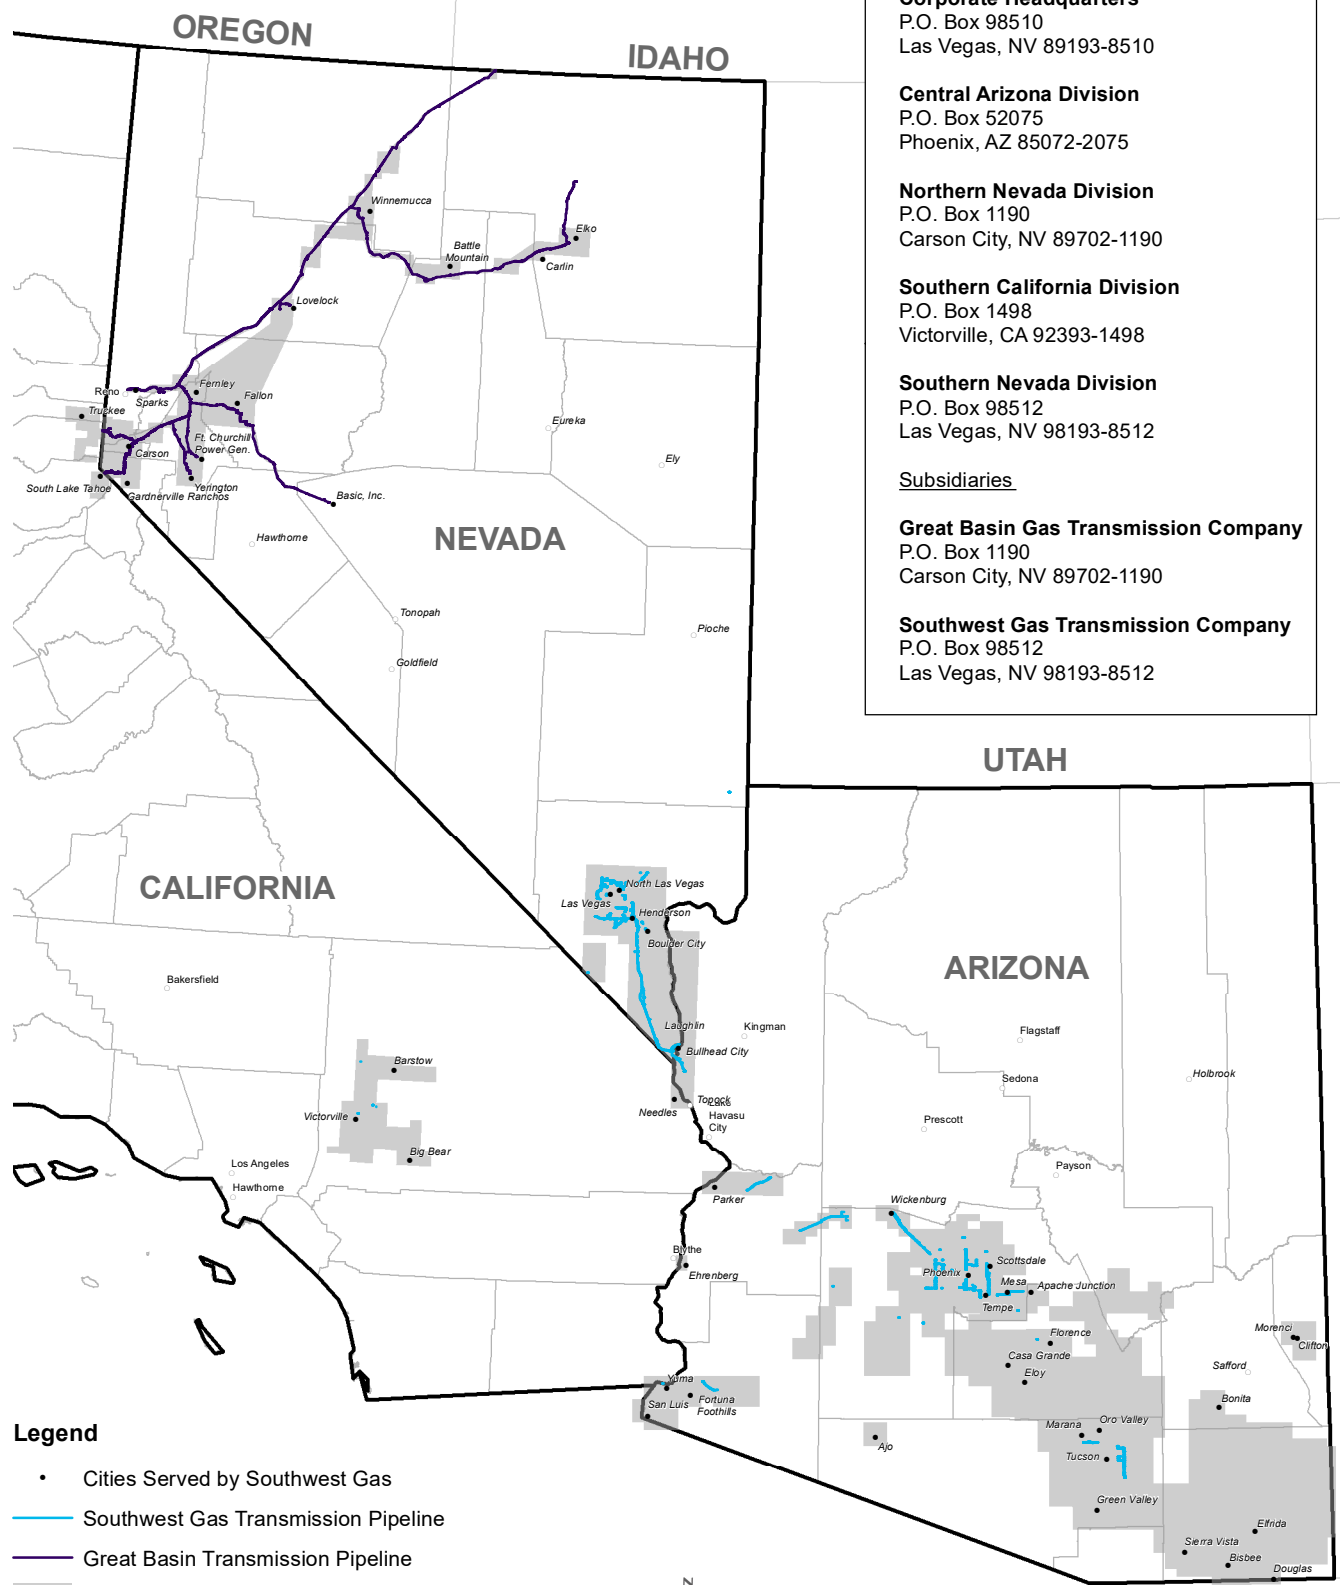

SOUTHWEST GAS TRANSMISSION PIPELINE

Corporate Headquarters
 P.O. Box 98510
 Las Vegas, NV 89193-8510

Central Arizona Division
 P.O. Box 52075
 Phoenix, AZ 85072-2075

Northern Nevada Division
 P.O. Box 1190
 Carson City, NV 89702-1190

Southern California Division
 P.O. Box 1498
 Victorville, CA 92393-1498

Southern Nevada Division
 P.O. Box 98512
 Las Vegas, NV 98193-8512

Subsidiaries

Great Basin Gas Transmission Company
 P.O. Box 1190
 Carson City, NV 89702-1190

Southwest Gas Transmission Company
 P.O. Box 98512
 Las Vegas, NV 98193-8512

- Legend**
- Cities Served by Southwest Gas
 - Southwest Gas Transmission Pipeline
 - Great Basin Transmission Pipeline
 - Southwest Gas Service Area