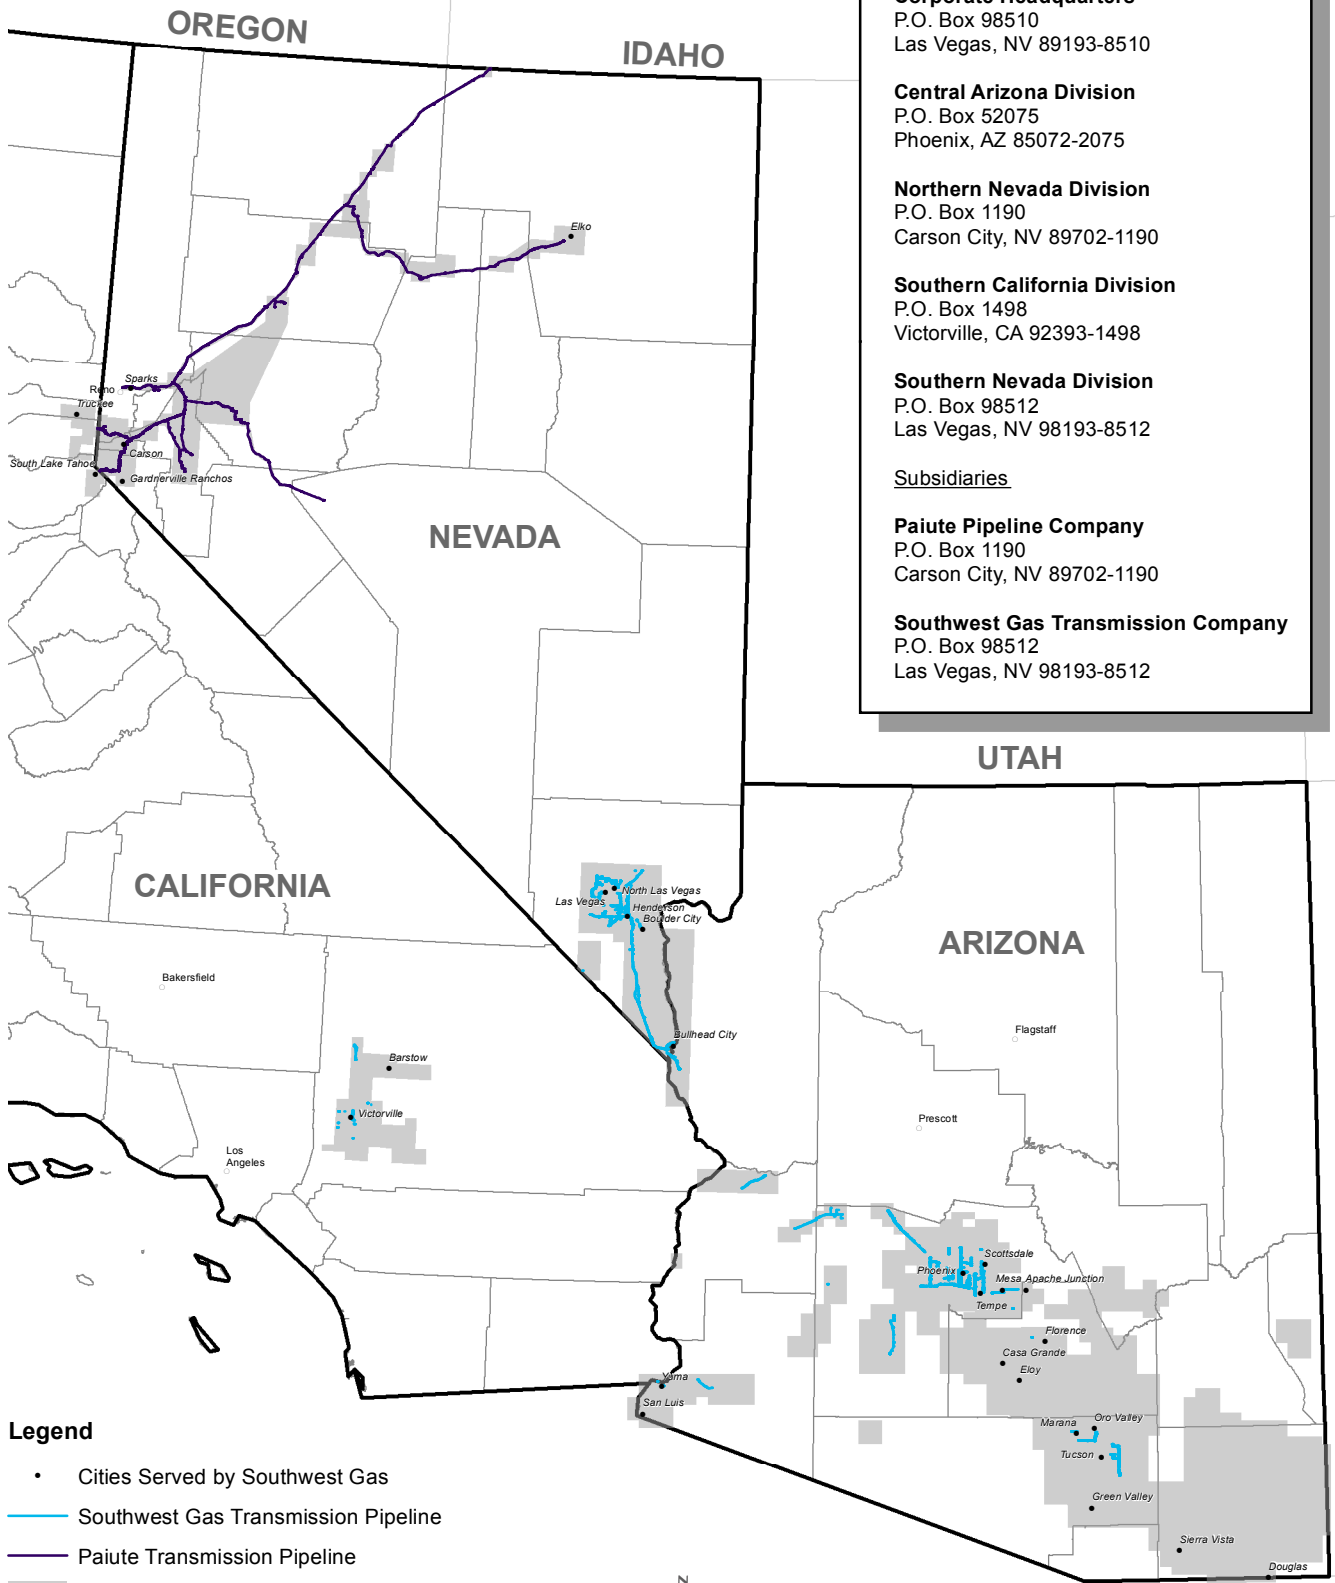

# SOUTHWEST GAS TRANSMISSION PIPELINE

**Corporate Headquarters**  
P.O. Box 98510  
Las Vegas, NV 89193-8510

**Central Arizona Division**  
P.O. Box 52075  
Phoenix, AZ 85072-2075

**Northern Nevada Division**  
P.O. Box 1190  
Carson City, NV 89702-1190

**Southern California Division**  
P.O. Box 1498  
Victorville, CA 92393-1498

**Southern Nevada Division**  
P.O. Box 98512  
Las Vegas, NV 98193-8512

Subsidiaries

**Paiute Pipeline Company**  
P.O. Box 1190  
Carson City, NV 89702-1190

**Southwest Gas Transmission Company**  
P.O. Box 98512  
Las Vegas, NV 98193-8512

- Legend**
- Cities Served by Southwest Gas
  - Southwest Gas Transmission Pipeline
  - Paiute Transmission Pipeline
  - Southwest Gas Service Area