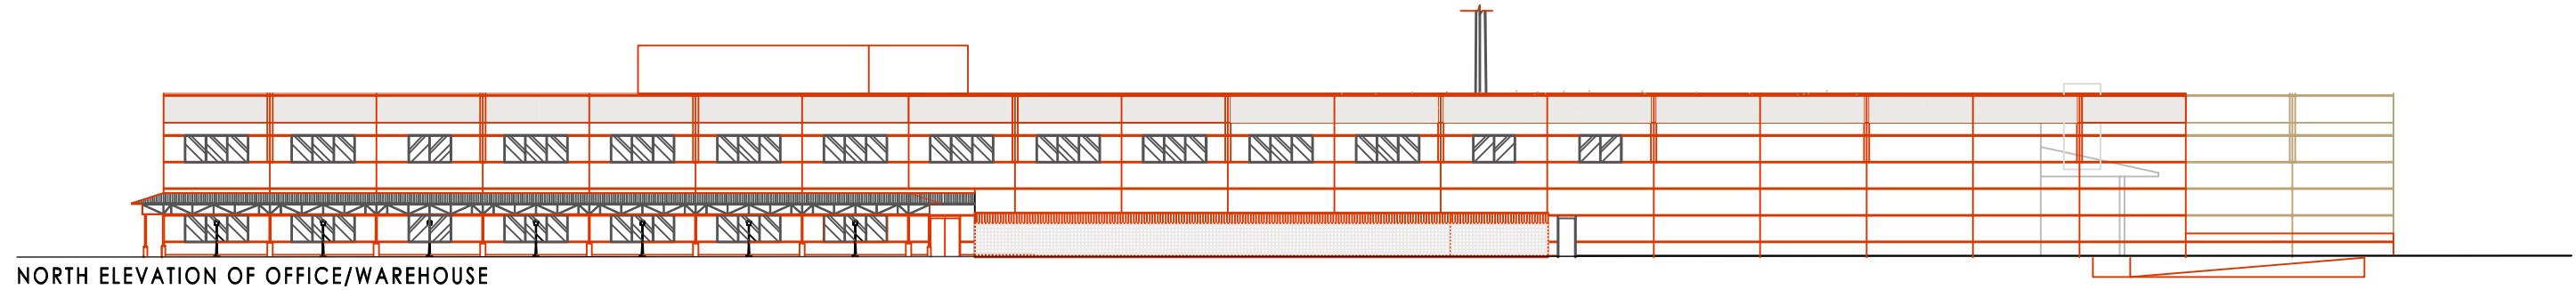

Northeast Operations Center

Office/Warehouse & Auto Shop

Centennial Parkway & Shatz Street
North Las Vegas, Nevada

SOUTH ELEVATION OF AUTOSHOP

NORTH ELEVATION OF AUTOSHOP

NORTH ELEVATION @ LOADING DOCK

EAST ELEVATION OF AUTOSHOP

WEST ELEVATION OF AUTOSHOP

NORTH ELEVATION OF OFFICE/WAREHOUSE

SOUTH ELEVATION OF OFFICE/WAREHOUSE

EAST ELEVATION OF OFFICE/WAREHOUSE

WEST ELEVATION OF OFFICE/WAREHOUSE

Northeast Operations Center

Site and Landscape

Northeast Operations Center

First Floor

Northeast Operations Center

Second Floor

Northeast Operations Center

Auto Shop

AUTOSHOP FIRST FLOOR PLAN

AUTOSHOP SECOND FLOOR PLAN