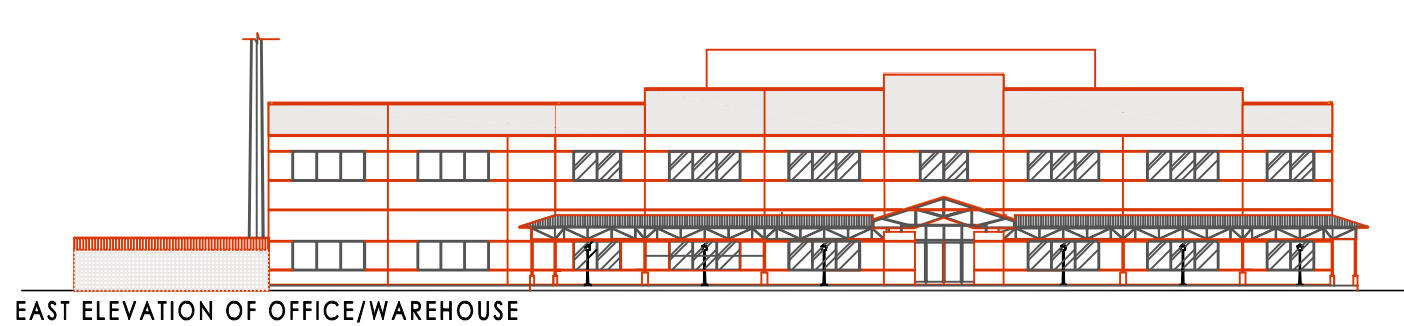

Northeast Operations Center

Office/Warehouse & Auto Shop

Centennial Parkway & Shatz Street
North Las Vegas, Nevada

SOUTH ELEVATION OF AUTOSHOP

NORTH ELEVATION OF AUTOSHOP

NORTH ELEVATION @ LOADING DOCK

EAST ELEVATION OF AUTOSHOP

WEST ELEVATION OF AUTOSHOP

NORTH ELEVATION OF OFFICE/WAREHOUSE

SOUTH ELEVATION OF OFFICE/WAREHOUSE

EAST ELEVATION OF OFFICE/WAREHOUSE

WEST ELEVATION OF OFFICE/WAREHOUSE

Northeast Operations Center

Site and Landscape

Northeast Operations Center

First Floor

Northeast Operations Center

Second Floor

Northeast Operations Center

Auto Shop

AUTOSHOP FIRST FLOOR PLAN

AUTOSHOP SECOND FLOOR PLAN