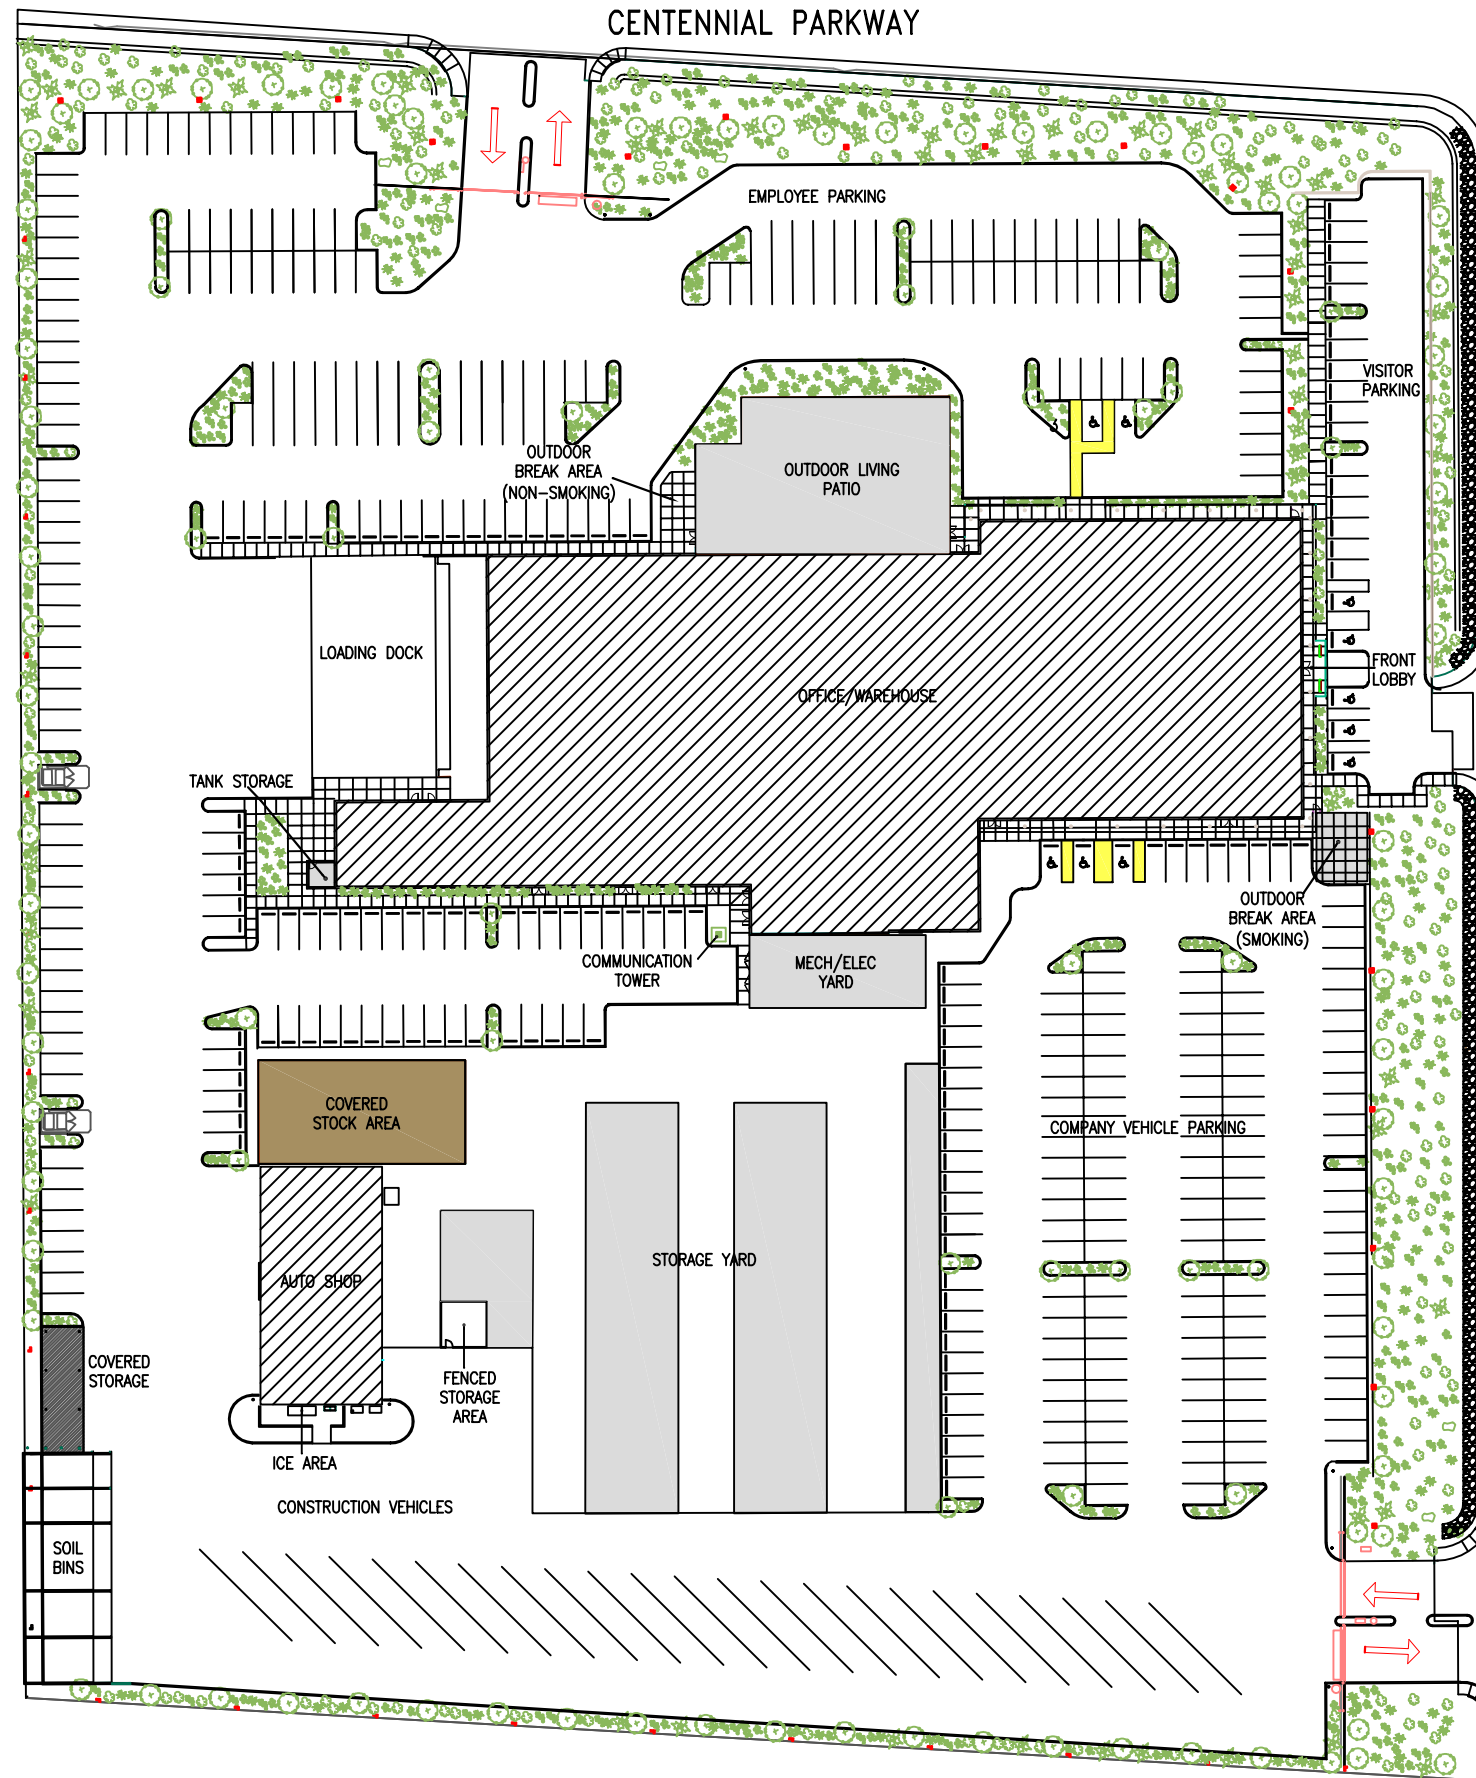

Northeast Operations Center

Office/Warehouse & Auto Shop

Centennial Parkway & Shatz Street
North Las Vegas, Nevada

SOUTH ELEVATION OF AUTOSHOP

NORTH ELEVATION OF AUTOSHOP

NORTH ELEVATION @ LOADING DOCK

EAST ELEVATION OF AUTOSHOP

WEST ELEVATION OF AUTOSHOP

NORTH ELEVATION OF OFFICE/WAREHOUSE

SOUTH ELEVATION OF OFFICE/WAREHOUSE

EAST ELEVATION OF OFFICE/WAREHOUSE

WEST ELEVATION OF OFFICE/WAREHOUSE

Northeast Operations Center

Site and Landscape

Northeast Operations Center

First Floor

Northeast Operations Center

Second Floor

Northeast Operations Center

Auto Shop

AUTOSHOP FIRST FLOOR PLAN

AUTOSHOP SECOND FLOOR PLAN