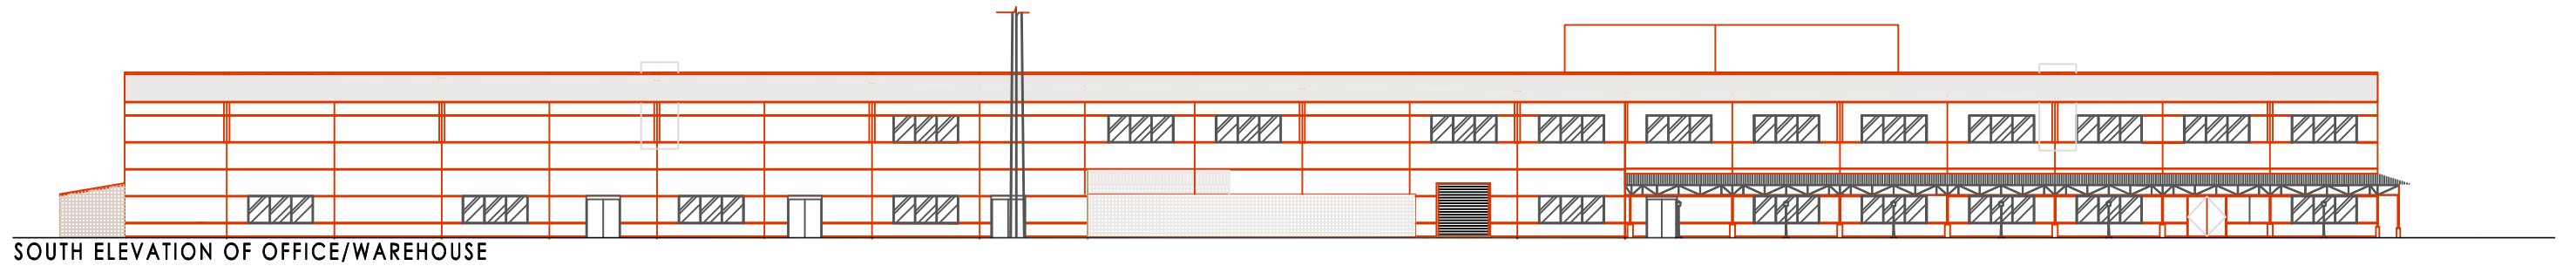

Northeast Operations Center

Office/Warehouse & Auto Shop

Centennial Parkway & Shatz Street
North Las Vegas, Nevada

SOUTH ELEVATION OF AUTOSHOP

NORTH ELEVATION OF AUTOSHOP

NORTH ELEVATION @ LOADING DOCK

EAST ELEVATION OF AUTOSHOP

WEST ELEVATION OF AUTOSHOP

NORTH ELEVATION OF OFFICE/WAREHOUSE

SOUTH ELEVATION OF OFFICE/WAREHOUSE

EAST ELEVATION OF OFFICE/WAREHOUSE

WEST ELEVATION OF OFFICE/WAREHOUSE

Northeast Operations Center

Site and Landscape

Northeast Operations Center

First Floor

Northeast Operations Center

Second Floor

Northeast Operations Center

Auto Shop

AUTOSHOP FIRST FLOOR PLAN

AUTOSHOP SECOND FLOOR PLAN