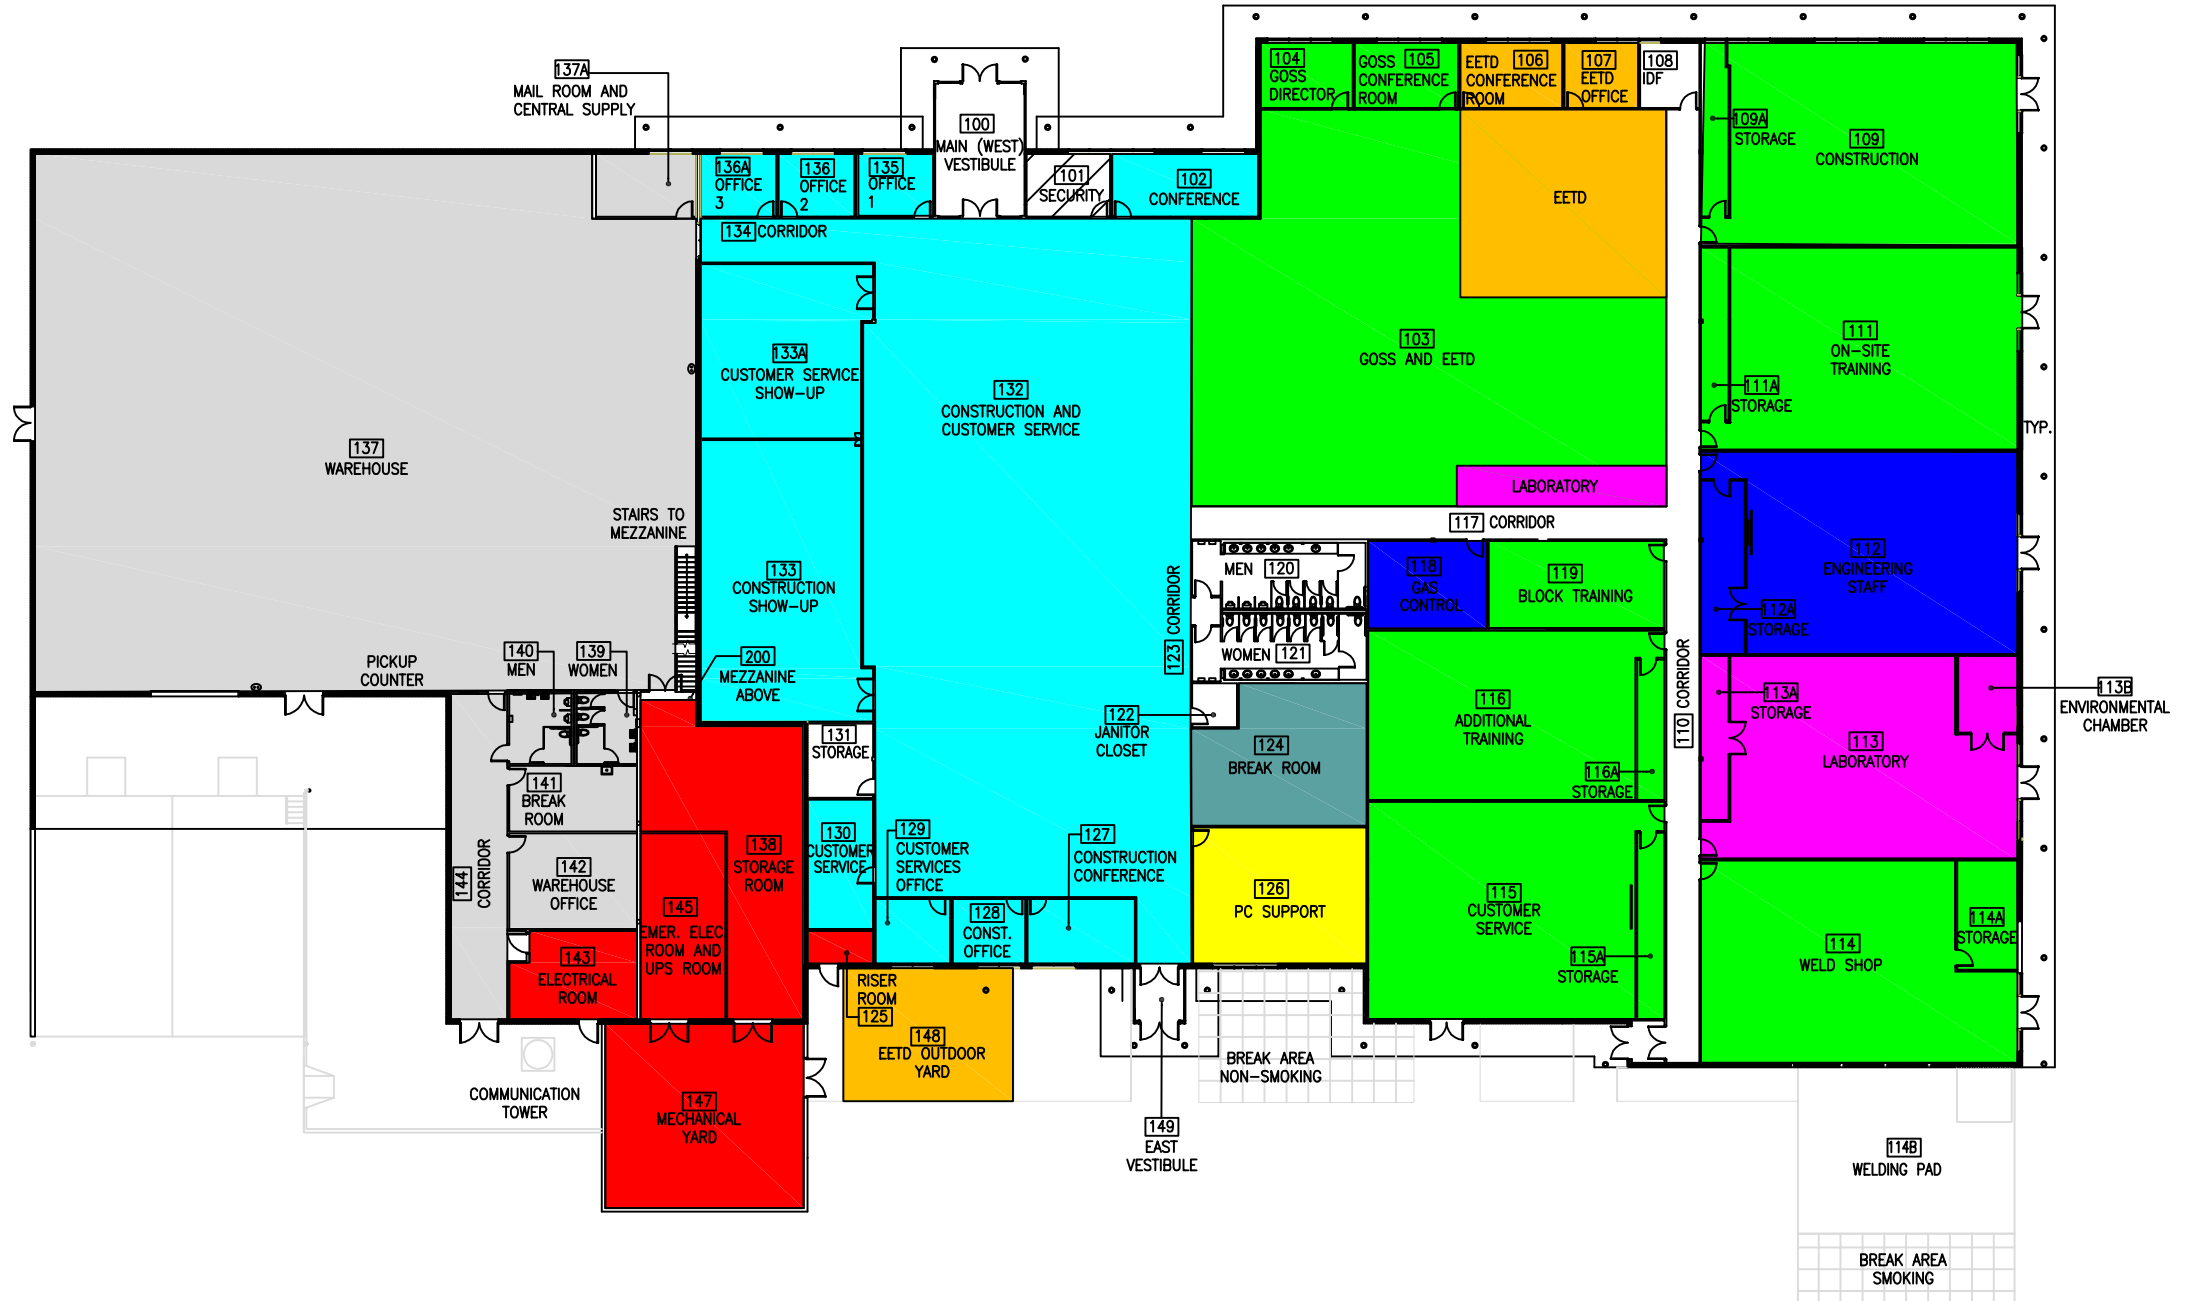

# EMERGENCY MANAGEMENT RESPONSE FACILITY (EMRF)

FRONT ELEVATION – TYPE A

REAR ELEVATION – TYPE A

LEFT ELEVATION – TYPE A

RIGHT ELEVATION – TYPE A

FRONT ELEVATION – TYPE B

REAR ELEVATION – TYPE B

LEFT ELEVATION – TYPE B

RIGHT ELEVATION – TYPE B

FRONT ELEVATION – TYPE C

REAR ELEVATION – TYPE C

LEFT ELEVATION – TYPE C

RIGHT ELEVATION – TYPE C

## Office/Warehouse